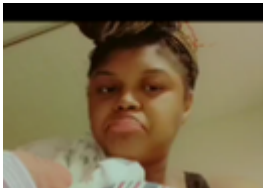

Victim(s)

Name	ZARREYA A. ATKINSON	Eye Color	Brown
Birthday	11/06/2008	Hair Color	Black
Age	17	Height	5 FOOT 10 INCHES
Gender	F	Weight	125 POUNDS
Ethnicity	Black		
Last Seen Wearing	UNKNOWN		

Suspect(s)